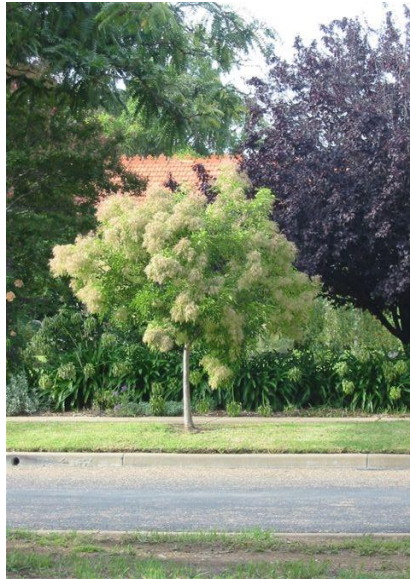

## **FRAXINUS GRIFFITHII**

*Flowering Ash*

- This species from south-east Asia is one of the few tropical trees in the genus.
- It has mottled green and cream bark and pinnate leaves with 5-7 leaflets which are green above and silvery below.
- The small fragrant flowers with 4 white petals are borne in erect panicles on the outside of the leaves.
- These are followed by clusters of small, winged fruit to about 4 cm long.
- These fruits often have a pink tinge when mature. Flowering February to March.